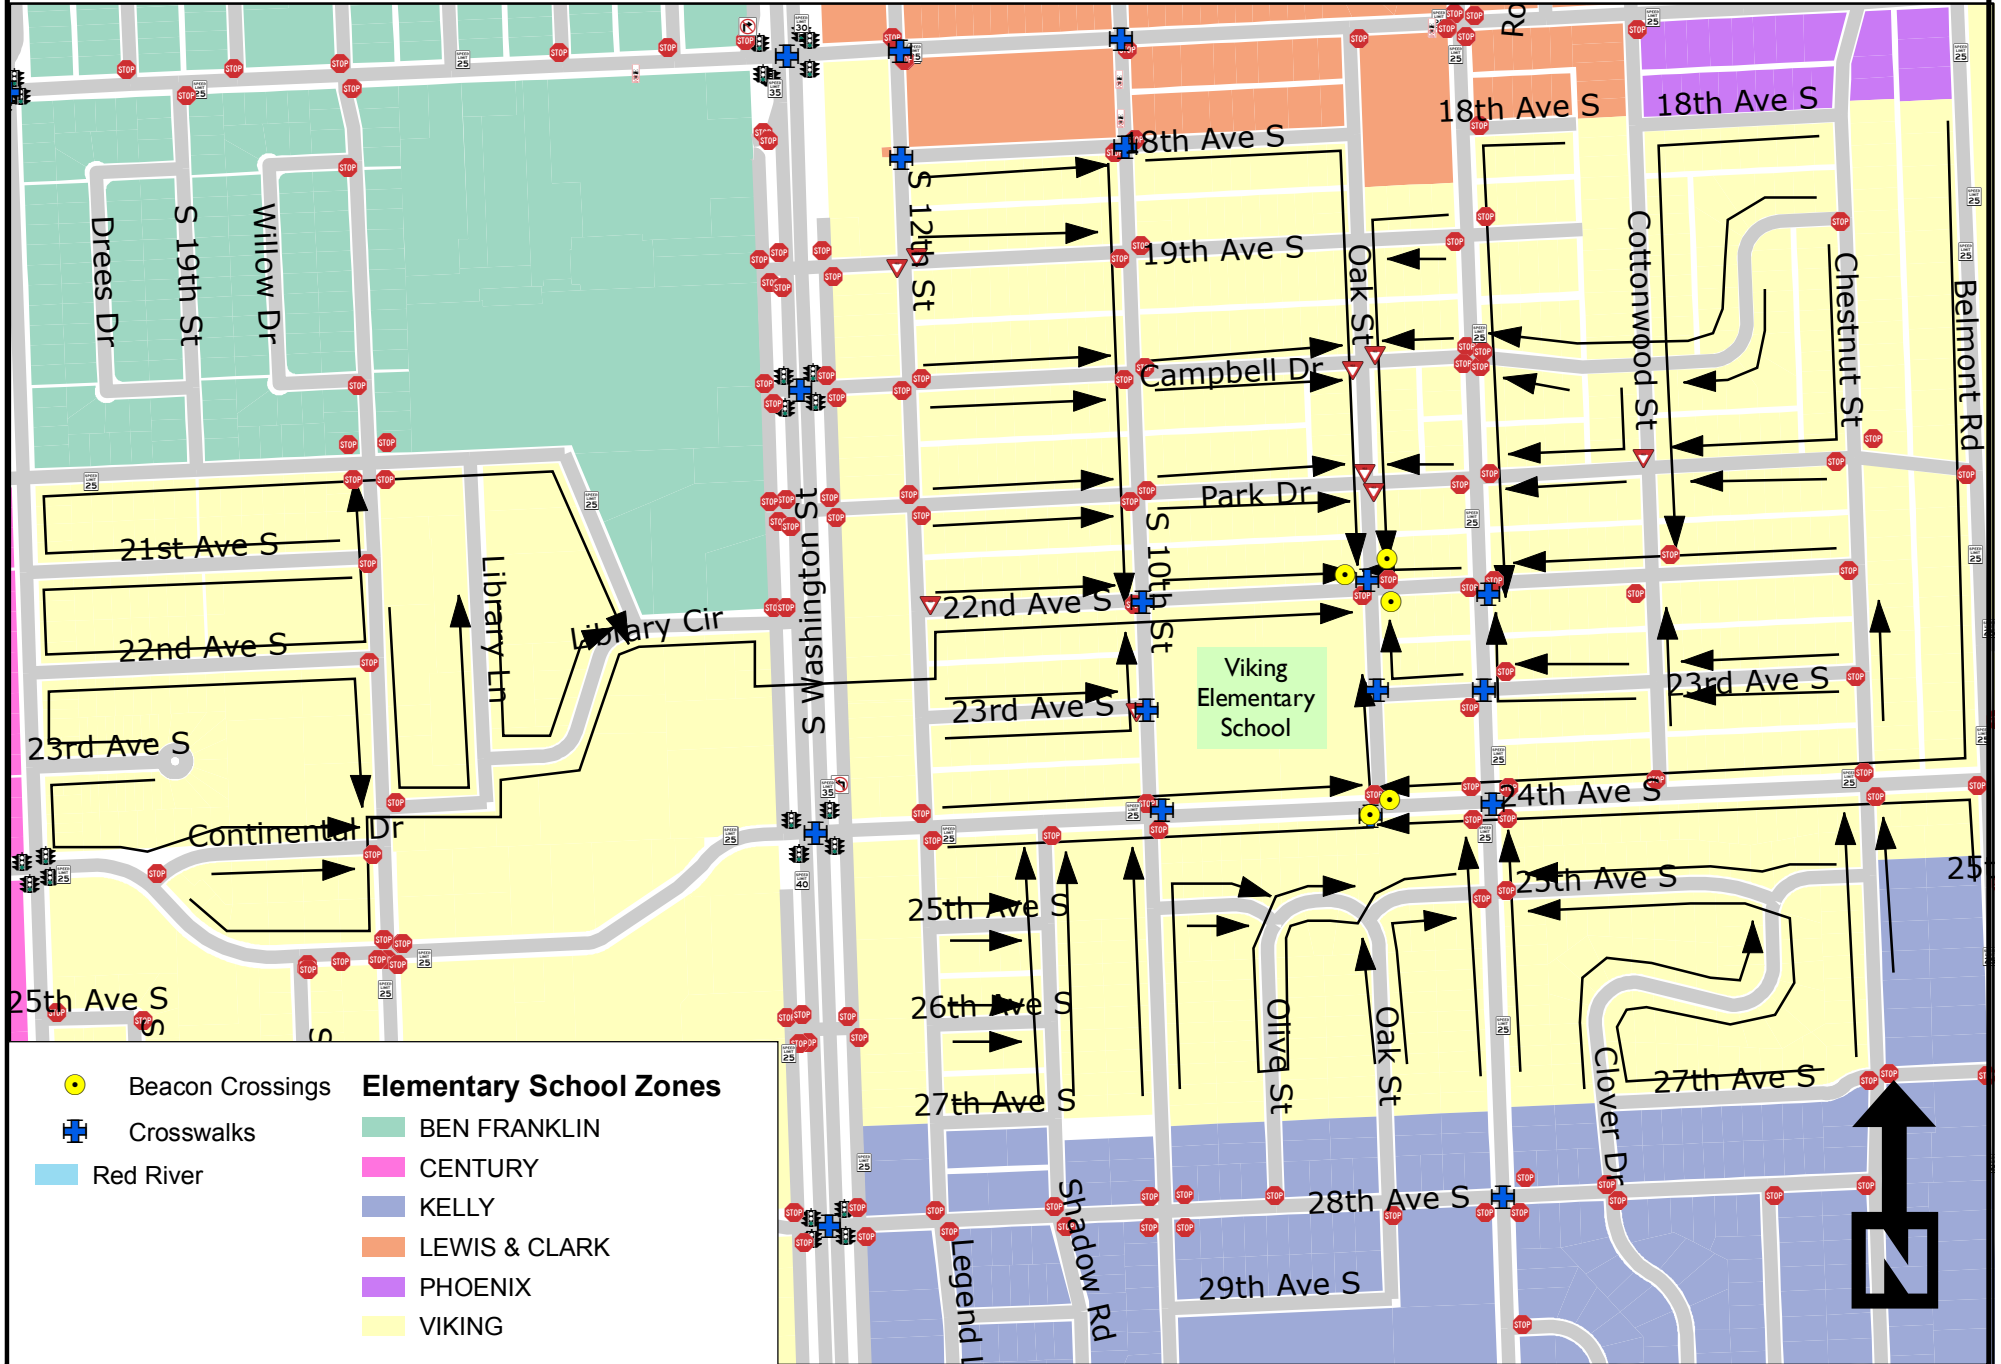

# Lewis & Clark Traffic Controls & Safe Routes

# Phoenix Traffic Controls And Safe Routes

-  Beacon Crossings
-  Crosswalks
-  Red River

**Elementary School Zones**

-  LEWIS & CLARK
-  PHOENIX
-  WINSHIP

# St. Michael's Elementary Traffic Controls and Safe Routes

# West Elementary Traffic Controls and Safe Routes

-  Crosswalks
-  Beacon Crossings

- Elementary School Zones**
-  LAKE AGASSIZ
  -  WEST
  -  WINSHIP