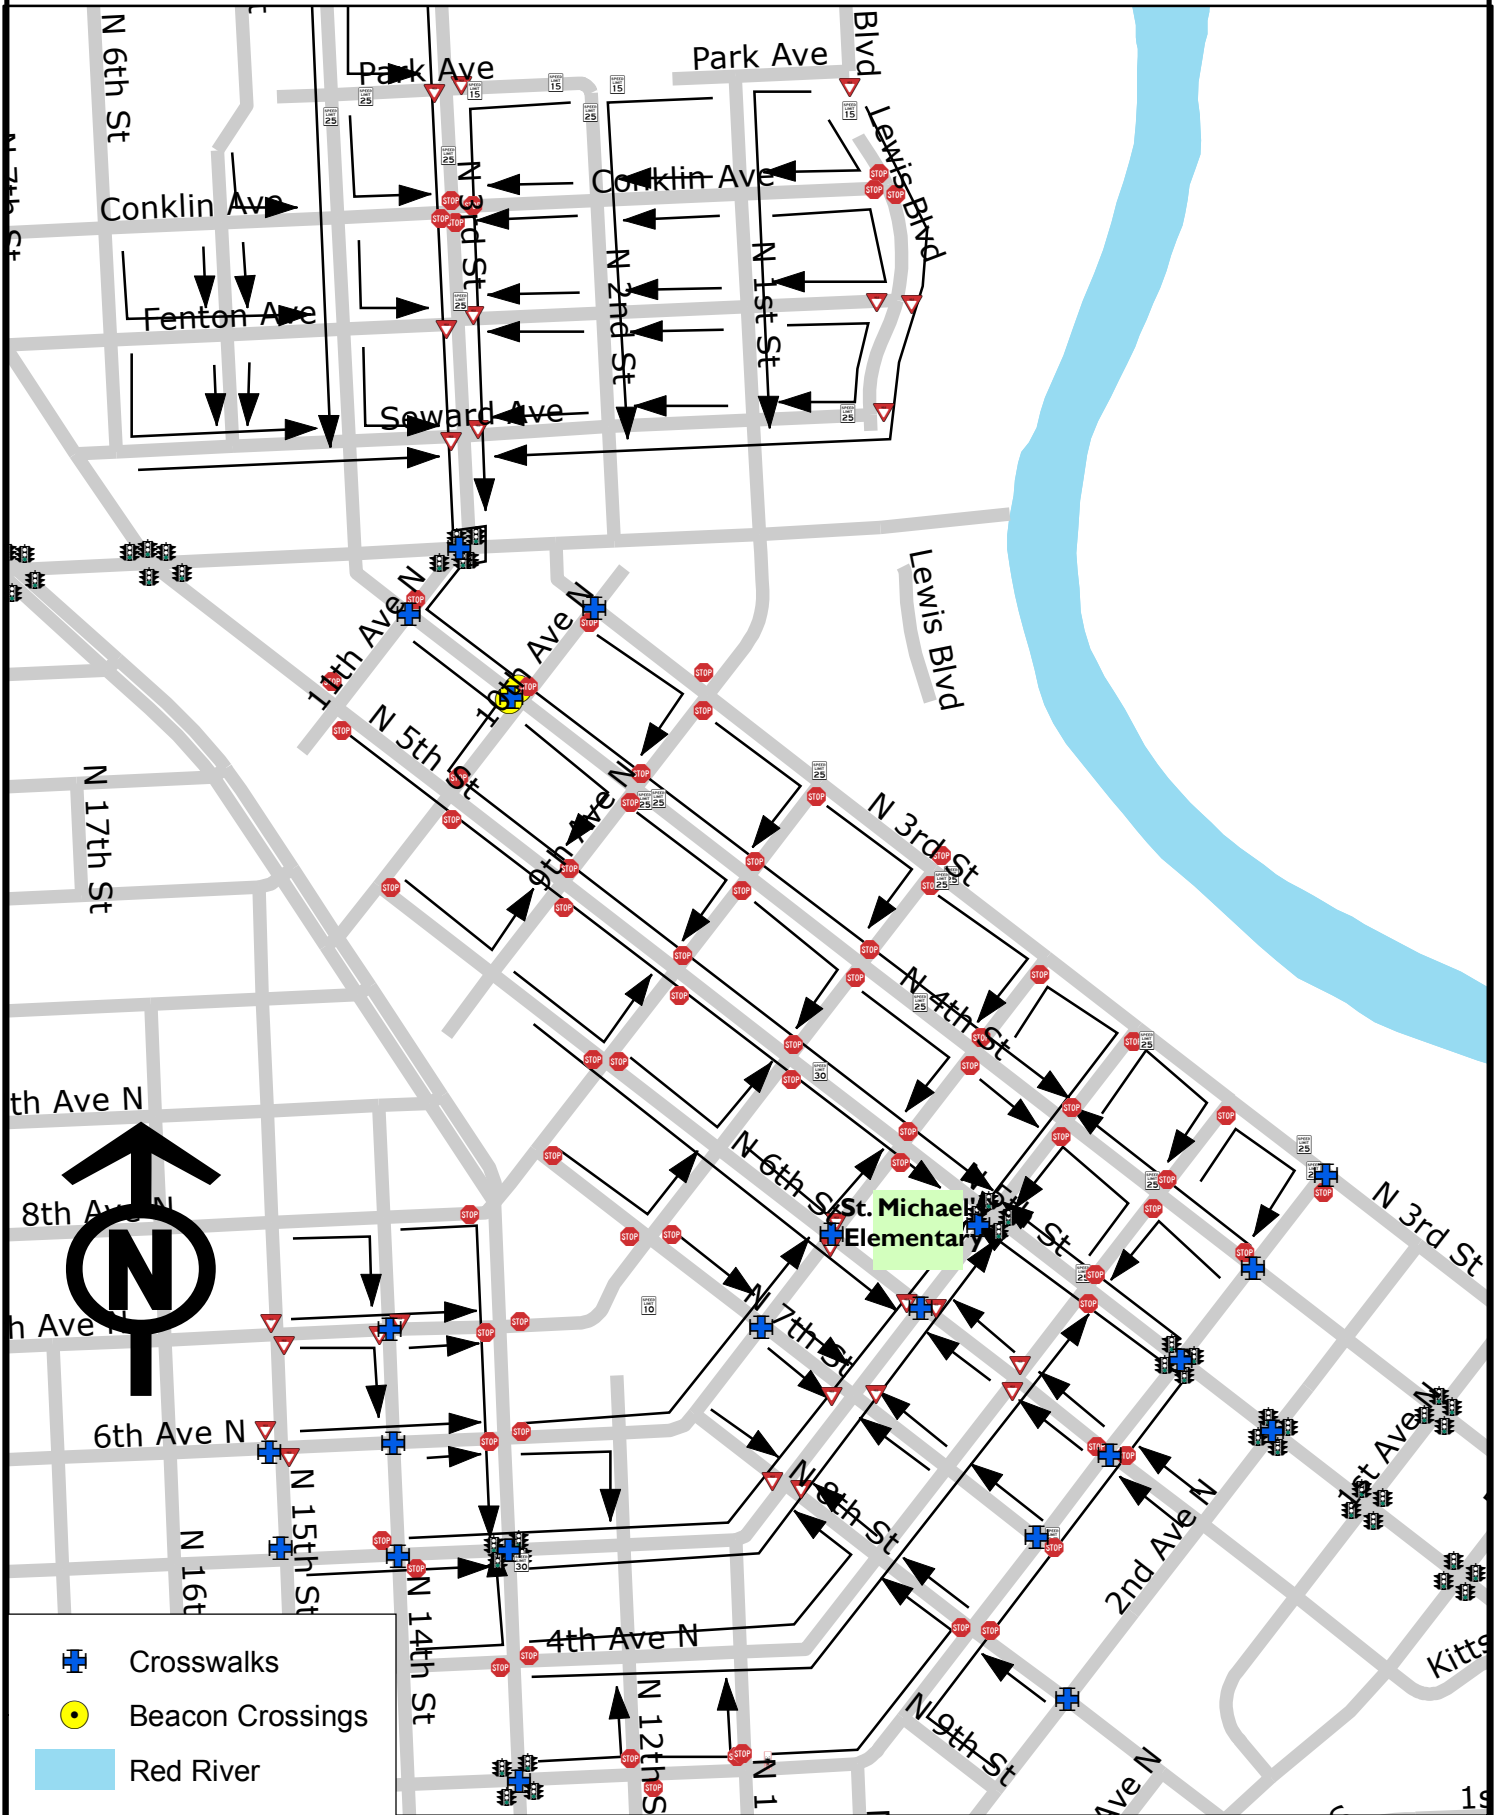

# Lewis & Clark Traffic Controls & Safe Routes

# Phoenix Traffic Controls And Safe Routes

-  Beacon Crossings
-  Crosswalks
-  Red River

**Elementary School Zones**

-  LEWIS & CLARK
-  PHOENIX
-  WINSHIP

# St. Michael's Elementary Traffic Controls and Safe Routes

# West Elementary Traffic Controls and Safe Routes

-  Crosswalks
-  Beacon Crossings

- Elementary School Zones**
-  LAKE AGASSIZ
  -  WEST
  -  WINSHIP