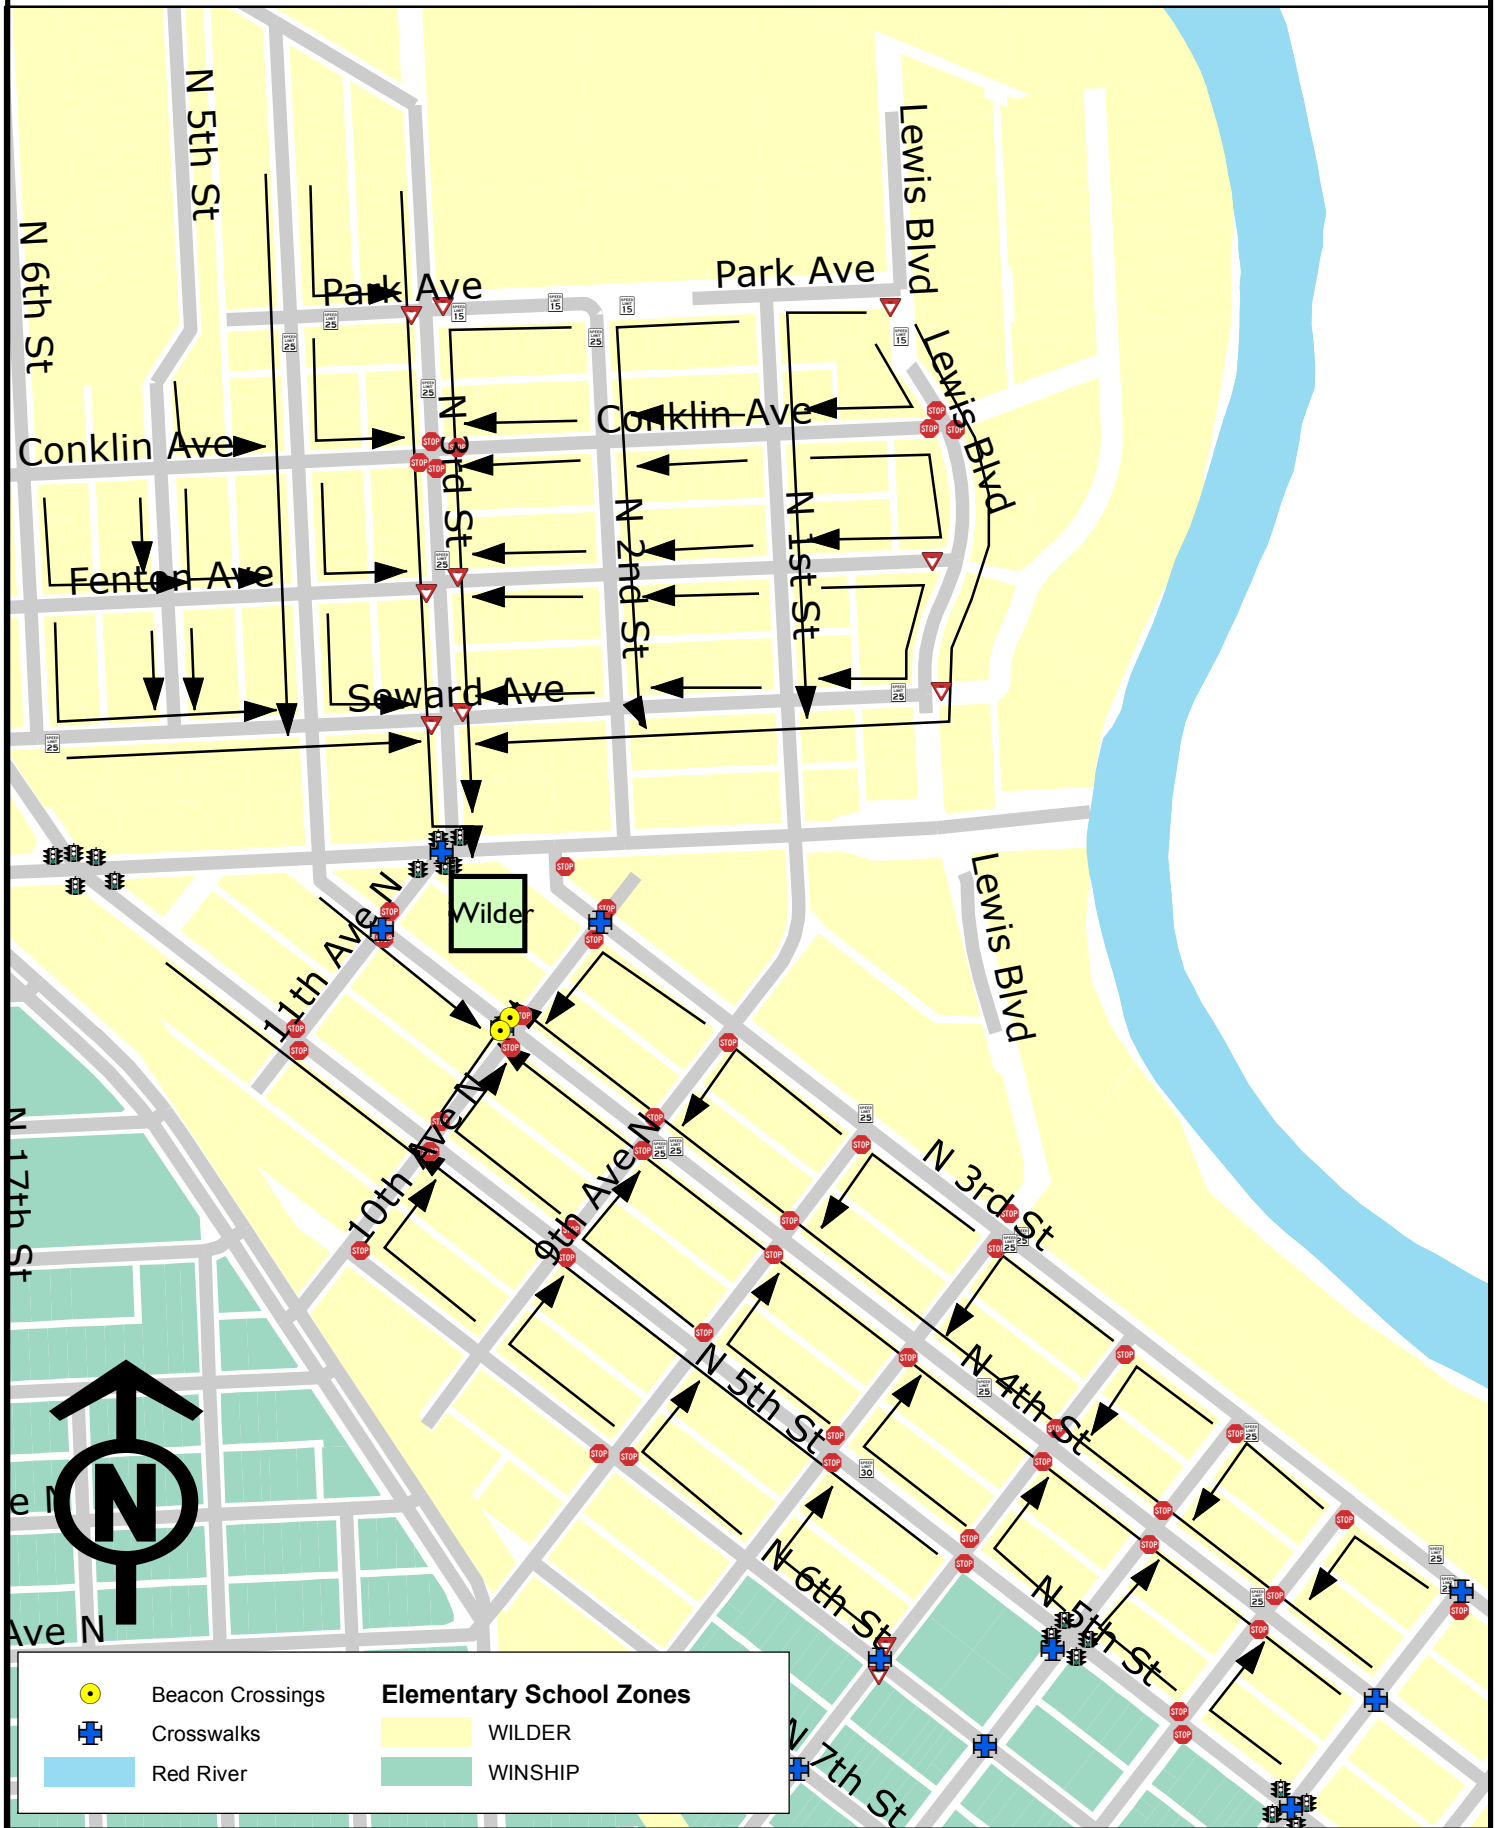

# Phoenix Traffic Controls And Safe Routes

-  Beacon Crossings
-  Crosswalks
-  Red River

**Elementary School Zones**

-  LEWIS & CLARK
-  PHOENIX
-  WINSHIP

# Viking Elementary School Safe Routes & Traffic Controls

# West Elementary Traffic Controls and Safe Routes

-  Crosswalks
-  Beacon Crossings

- Elementary School Zones**
-  LAKE AGASSIZ
  -  WEST
  -  WINSHIP

# Wilder Traffic Controls and Safe Routes