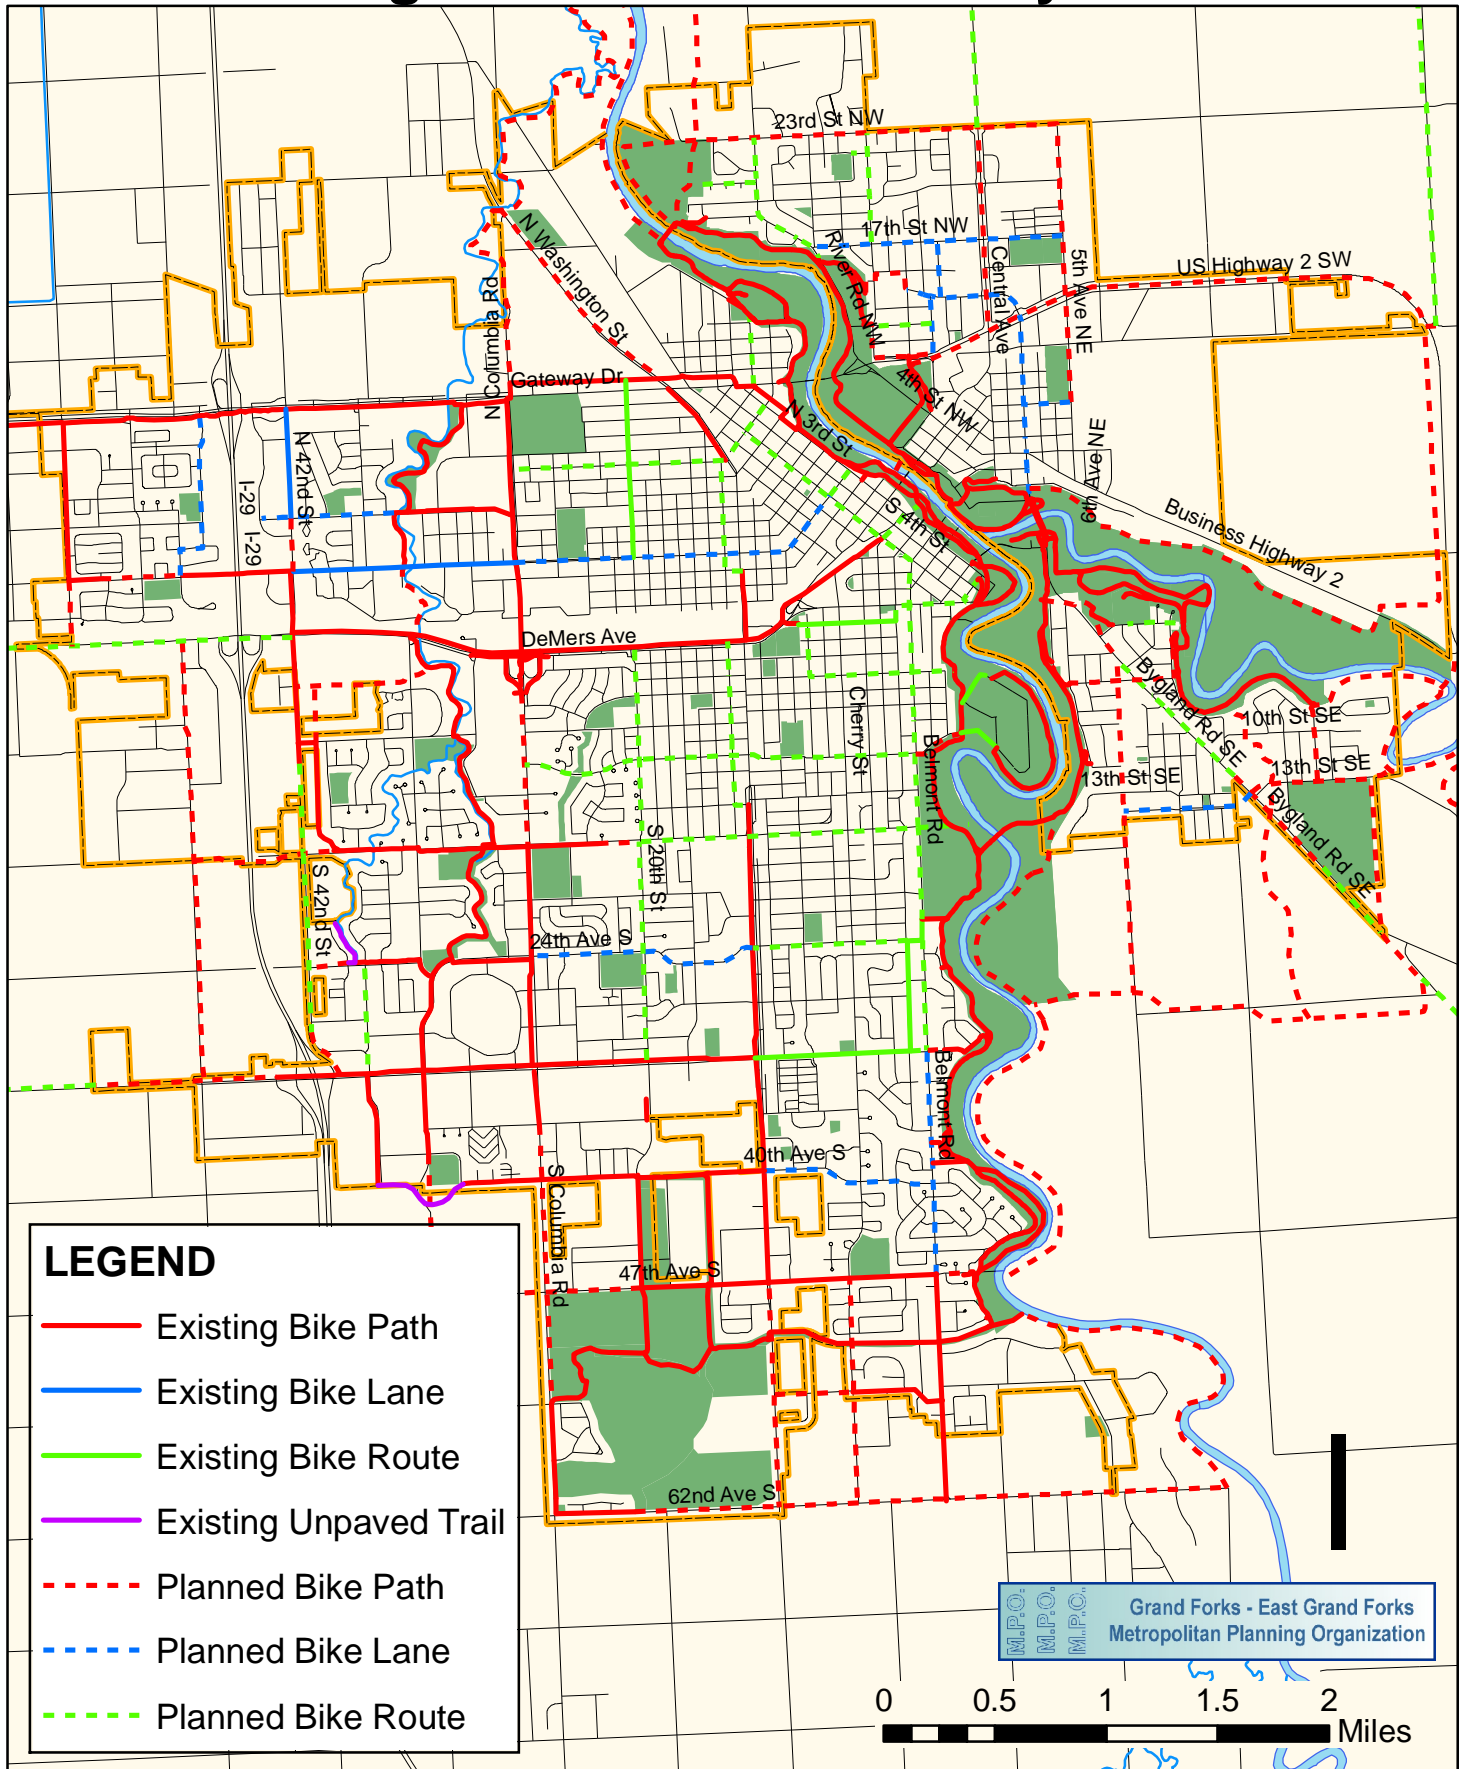

# Grand Forks - East Grand Forks Existing and Planned Bikeway Network

## LEGEND

- Existing Bike Path
- Existing Bike Lane
- Existing Bike Route
- Existing Unpaved Trail
- - - Planned Bike Path
- - - Planned Bike Lane
- - - Planned Bike Route

M.P.O.  
M.P.O.  
M.P.O.  
Grand Forks - East Grand Forks  
Metropolitan Planning Organization

0 0.5 1 1.5 2 Miles