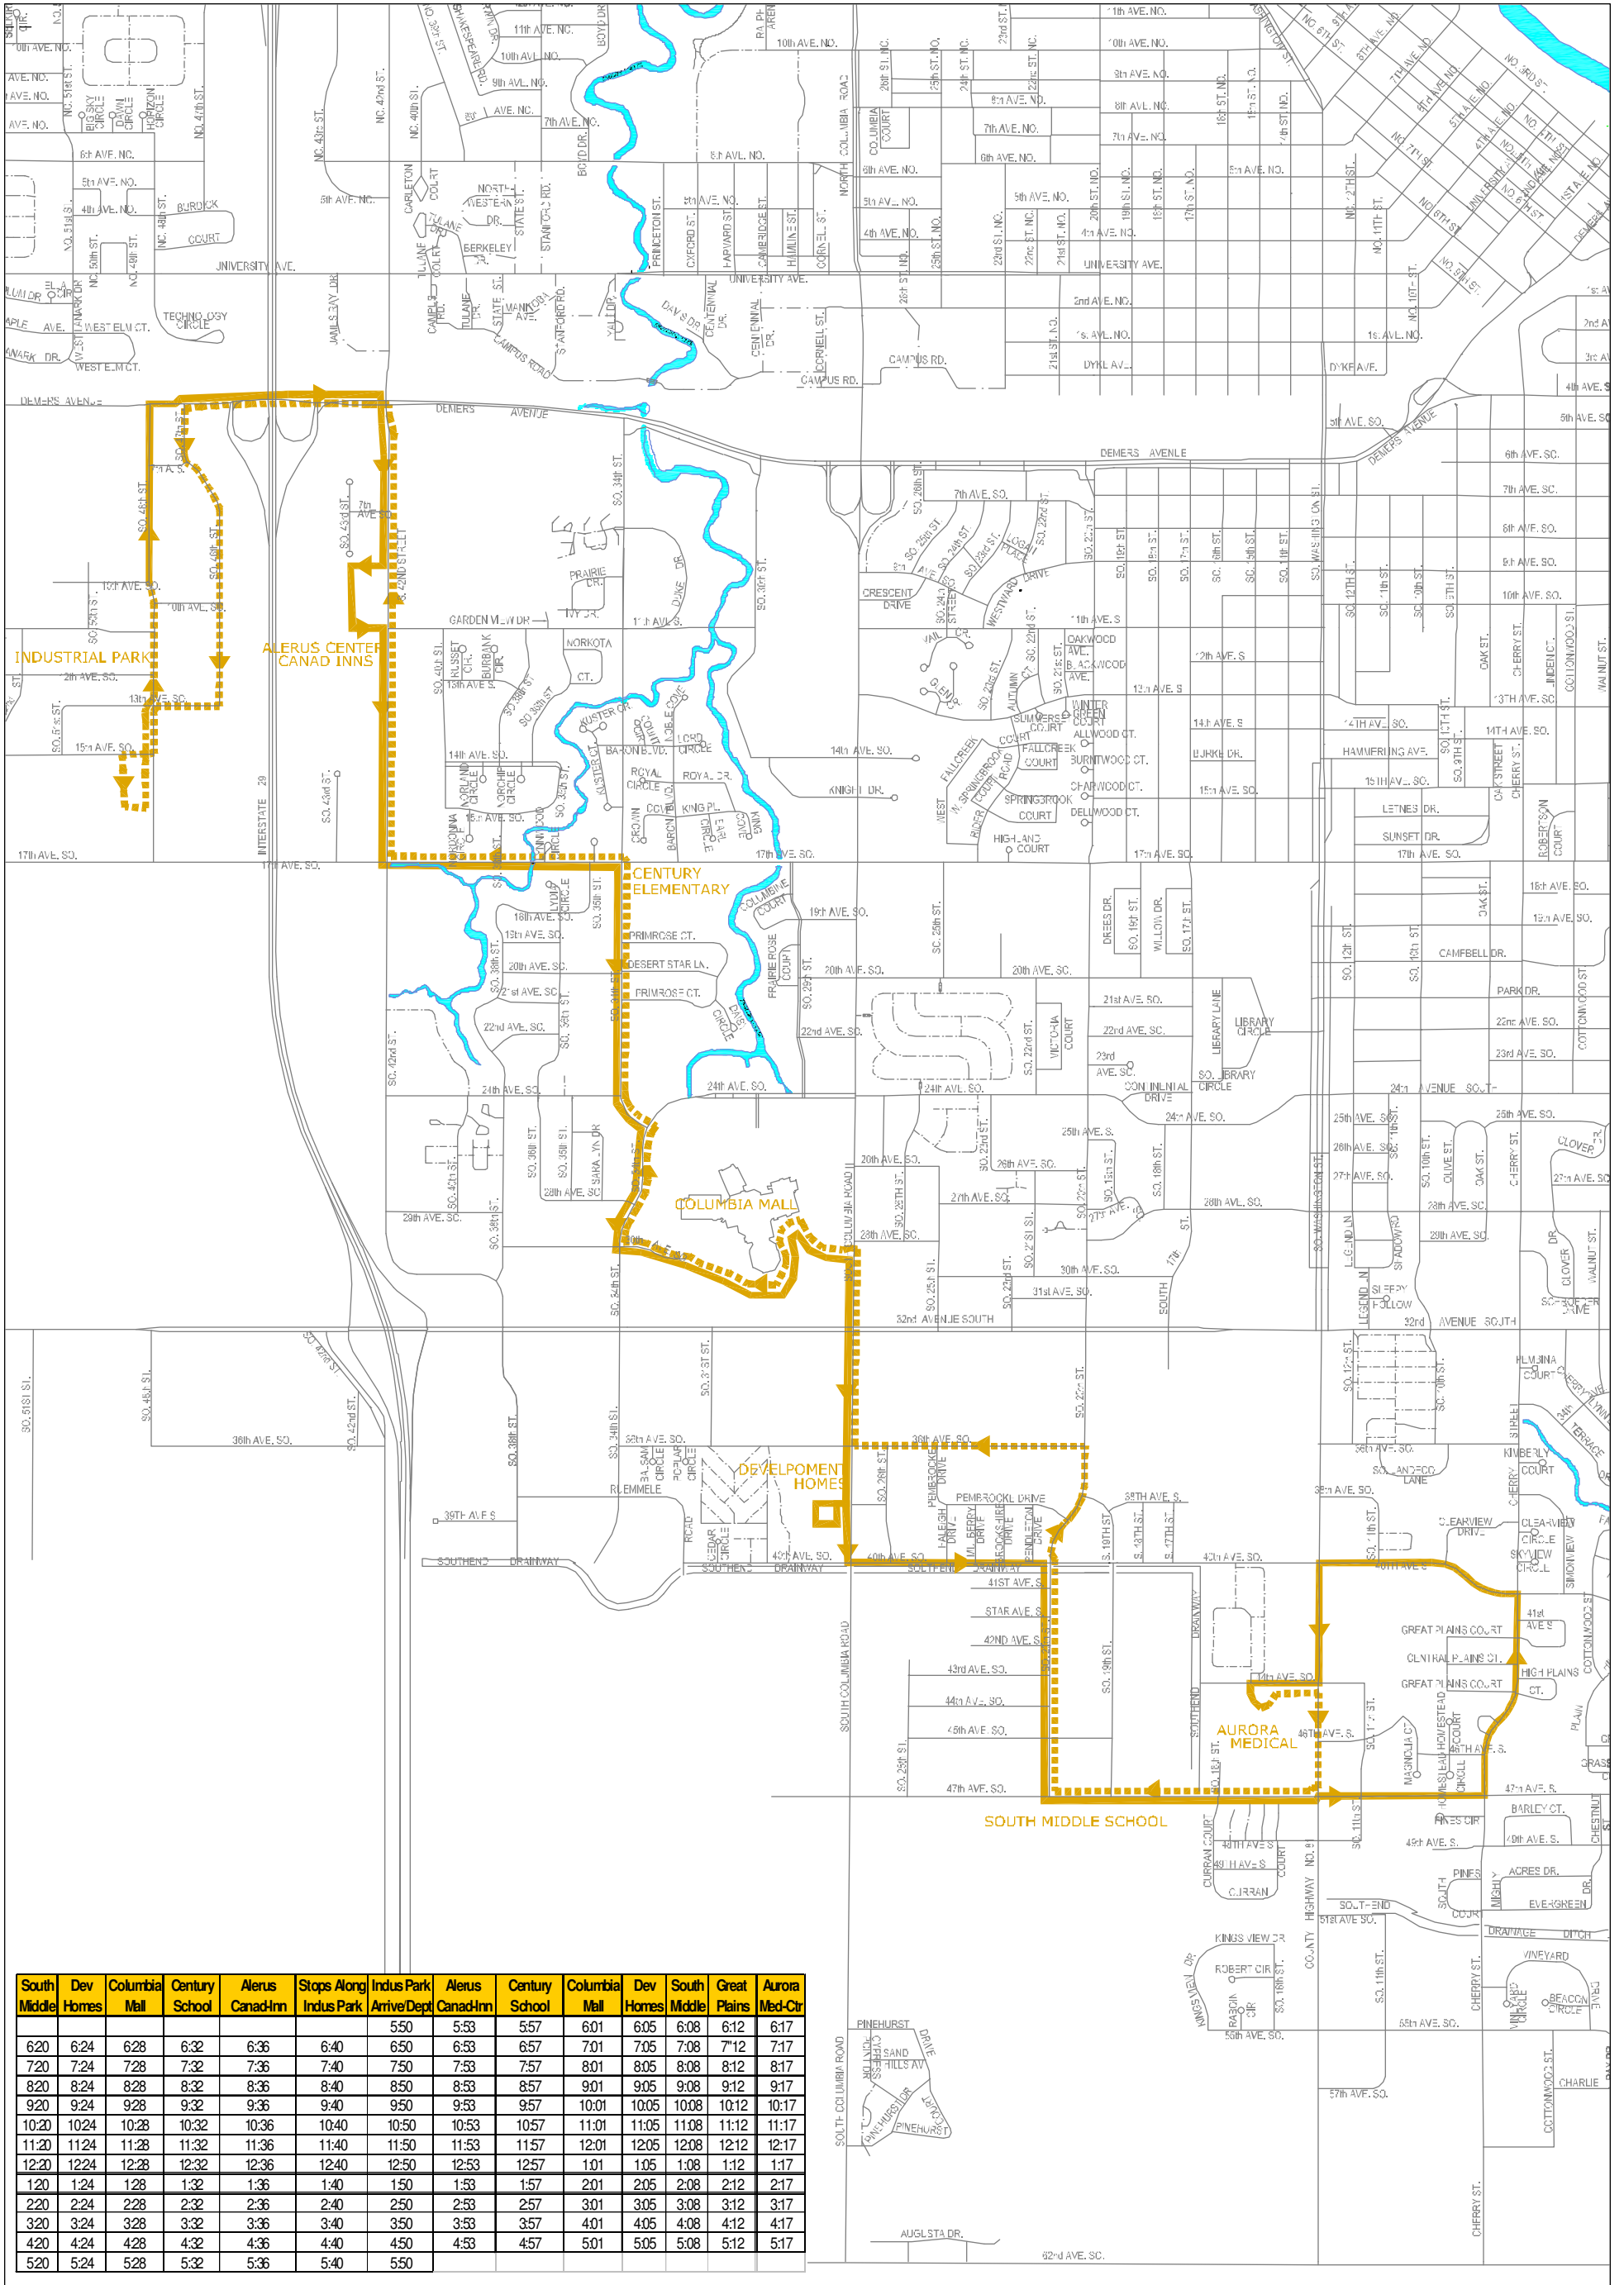

ADDITIONAL BUS ROUTE

CITY OF GRAND FORKS

South Middle	Dev Homes	Columbia Mall	Century School	Alerus CanadHm	Stops Along Indus Park	Arrive/Dept	Alerus CanadHm	Century School	Columbia Mall	Dev Homes	South Middle	Great Plains	Aurora Med-Ctr
6:20	6:24	6:28	6:32	6:36	6:40	5:50	5:53	5:57	6:01	6:05	6:08	6:12	6:17
7:20	7:24	7:28	7:32	7:36	7:40	6:50	6:53	6:57	7:01	7:05	7:08	7:12	7:17
8:20	8:24	8:28	8:32	8:36	8:40	7:50	7:53	7:57	8:01	8:05	8:08	8:12	8:17
9:20	9:24	9:28	9:32	9:36	9:40	8:50	8:53	8:57	9:01	9:05	9:08	9:12	9:17
10:20	10:24	10:28	10:32	10:36	10:40	9:50	9:53	9:57	10:01	10:05	10:08	10:12	10:17
11:20	11:24	11:28	11:32	11:36	11:40	10:50	10:53	10:57	11:01	11:05	11:08	11:12	11:17
12:20	12:24	12:28	12:32	12:36	12:40	11:50	11:53	11:57	12:01	12:05	12:08	12:12	12:17
1:20	1:24	1:28	1:32	1:36	1:40	1:50	1:53	1:57	2:01	2:05	2:08	2:12	2:17
2:20	2:24	2:28	2:32	2:36	2:40	2:50	2:53	2:57	3:01	3:05	3:08	3:12	3:17
3:20	3:24	3:28	3:32	3:36	3:40	3:50	3:53	3:57	4:01	4:05	4:08	4:12	4:17
4:20	4:24	4:28	4:32	4:36	4:40	4:50	4:53	4:57	5:01	5:05	5:08	5:12	5:17
5:20	5:24	5:28	5:32	5:36	5:40	5:50	5:53	5:57	6:01	6:05	6:08	6:12	6:17

SOURCE: CITY OF GRAND FORKS
 PROJECTION: ND STATE PLANE
 NAME: ARJ
 DATE: MAY 2007

 SCALE: 1" = 1800'